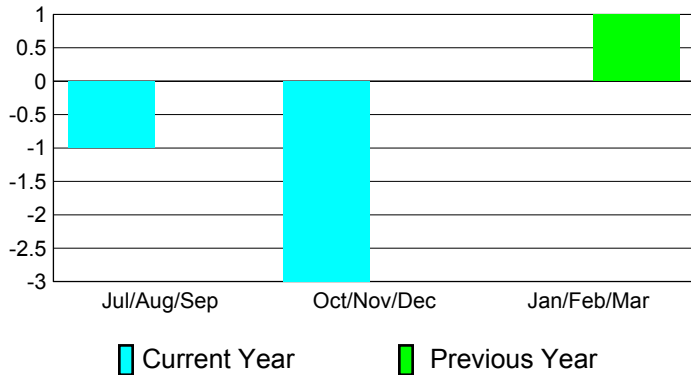

2010-2011 GMT Reports for District (or Undistricted) **District LA 3**

GMT: **Mr. Edison Karnopp**

Location: **BRAZIL**

GMT CA: **3**

CLUBS

Club Results
2010-2011

Clubs
2009-2010

Month	New Club Goal	Actual New Clubs	Actual Dropped Clubs	Gain/Loss of Clubs	Gain/Loss of Clubs
Jul/Aug/Sep	0	0	-1	-1	0
Oct/Nov/Dec	0	0	-3	-3	0
Jan/Feb/Mar	0	0	0	0	1
Totals	0	0	-4	-4	1

Club Results 2010-2011

Goal, New, Dropped, Gain/Loss

Comparison of Club Gain/Loss

Current Year Compared to the Previous Year

YTD Status Quo Clubs 2010-2011

Status Quo Clubs Compared to Status Quo Members

MEMBERSHIP