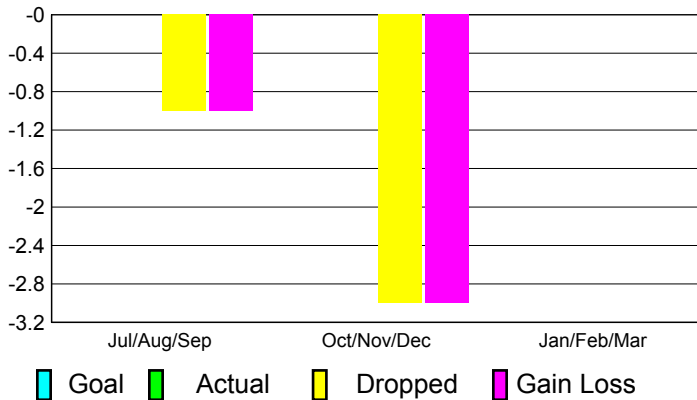

2010-2011 GMT Reports for District (or Undistricted) **District LA 3**

GMT: **Mr. Edison Karnopp**

Location: **BRAZIL**

GMT CA: **3**

CLUBS

Club Results
2010-2011

Clubs
2009-2010

Month	New Club Goal	Actual New Clubs	Actual Dropped Clubs	Gain/Loss of Clubs	Gain/Loss of Clubs
Jul/Aug/Sep	0	0	-1	-1	0
Oct/Nov/Dec	0	0	-3	-3	0
Jan/Feb/Mar	0	0	0	0	1
Totals	0	0	-4	-4	1

Club Results 2010-2011

Goal, New, Dropped, Gain/Loss

Comparison of Club Gain/Loss

Current Year Compared to the Previous Year

YTD Status Quo Clubs 2010-2011

Status Quo Clubs Compared to Status Quo Members

MEMBERSHIP