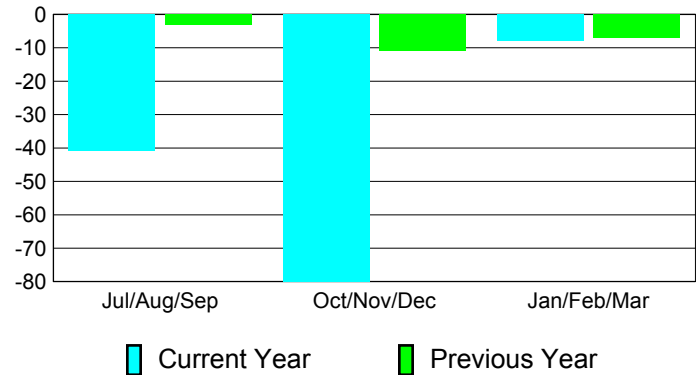

Membership Results
2010-2011

Membership
2009-2010

Month	Net Memb Goal	Actual New Memb	Actual Dropped Memb	Gain/Loss of Memb	Gain/Loss of Memb
Jul/Aug/Sep	0	17	-58	-41	-3
Oct/Nov/Dec	0	40	-120	-80	-11
Jan/Feb/Mar	0	15	-23	-8	-7
Totals	0	72	-201	-129	-21

Membership Results 2010-2011

Goal, New, Dropped, Gain/Loss

Comparison of Membership Gain/Loss

Current Year Compared to the Previous Year

Gender Comparison 2010-2011

Jul/Aug/Sep

Oct/Nov/Dec

Jan/Feb/Mar