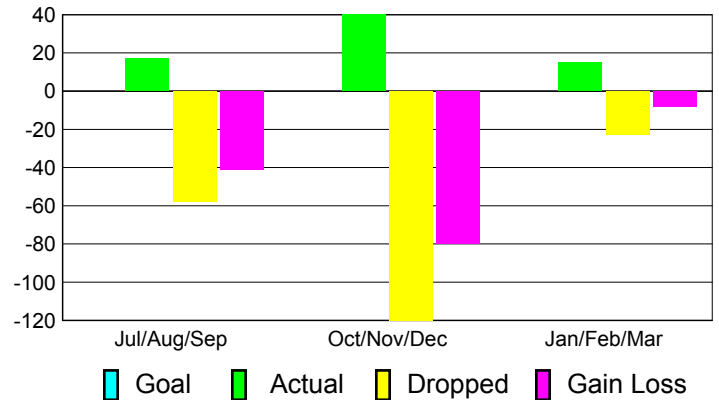

Membership Results 2010-2011

Goal, New, Dropped, Gain/Loss

Comparison of Membership Gain/Loss

Current Year Compared to the Previous Year